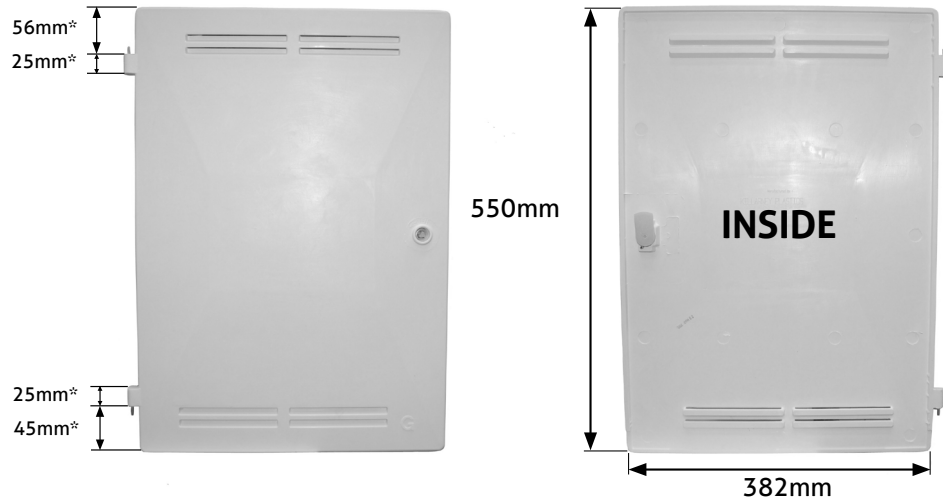

METER BOXES

BY TRICEL

40+ YEARS
TECHNICAL
EXPERIENCE

GAS METER BOX DOOR

TRICEL/KILLARNEY PLASTICS/BORD GAIS METER BOX

STOCK CODE: 220889

TRICEL

CONSTRUCTION

STOCK CODE:
220889

GAS METER BOX DOOR

TRICEL/KILLARNEYPLASTICS/BORD GAIS METER BOX

**METER
BOXES**
BY TRICEL

40+
YEARS
TECHNICAL
EXPERIENCE

DIMENSIONS

550mm high x 382mm wide.

SPECIFICATIONS & KEY FEATURES

- Compliant to Bord Gais code of practice DO/DS/S/MB/002.
- Constructed from GRP – Glass Reinforced Polymer.
- Will not corrode, weather resistant.
- Easily cleaned and can be painted.
- Left hand hung.

INSTALLATION INSTRUCTIONS

1. The left hand side of the box has pre-drilled holes into which the door pins are inserted.
2. Hold the door upright and insert the solid stainless steel pin into the bottom recess.
3. Press in the brass spring pin fully and slide into the top recess allowing the pin to spring back into the pre-drilled hole.
4. Close the door as normal and lock.