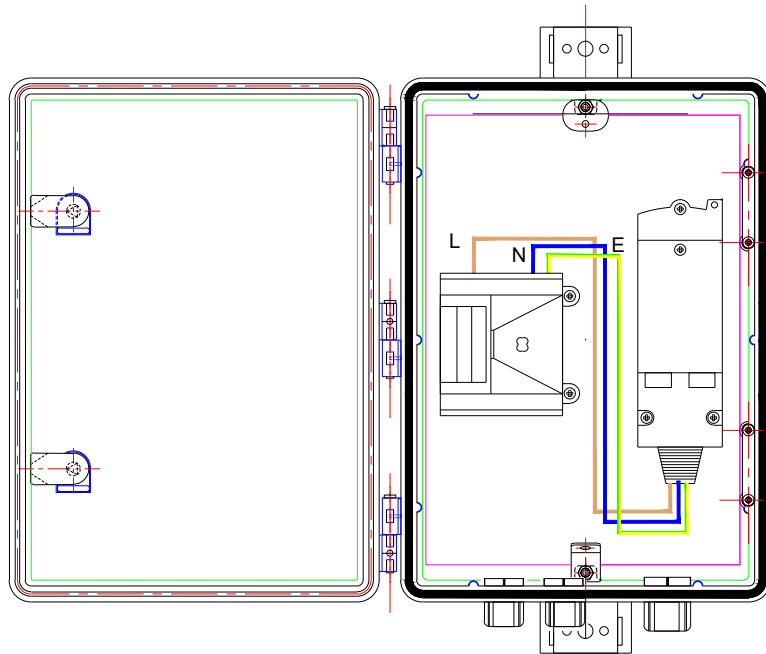

D

D

C

C

B

B

A

A

<table border="1"> <tr> <td>DRAWN BY</td> <td>DRAWING DATE (DD/MM/YY)</td> <td>EFFECTIVE DATE: (DD/MM/YY)</td> <td colspan="2">PRODUCT NAME: Meter Box Electrical Pole Mounted Interface Box Prewired</td> <td>PRODUCT NUMBER: 221339</td> <td>ACC NUMBER: M642A</td> </tr> <tr> <td>EOD</td> <td>22/10/15</td> <td>22/10/15</td> <td colspan="2"></td> <td></td> <td></td> </tr> </table>	<table border="1"> <tr> <td>TOLERANCE: +/- 0.5mm</td> <td>MATERIAL: SMC</td> <td>SCALE: NOT TO SCALE</td> <td>DRAWING TYPE: Sales</td> </tr> <tr> <td>UNITS: mm</td> <td>DRWG NO: NA</td> <td>TANK REVISION: NA</td> <td>REV. NO. 002</td> </tr> <tr> <td>JOB NUMBER: NA</td> <td>WEIGHT (KG): 5.7</td> <td>PROJECT NO: N/A</td> <td>ECO NO: N/A</td> </tr> </table>		<table border="1"> <tr> <td></td> <td></td> <td></td> <td></td> </tr> <tr> <td></td> <td></td> <td></td> <td></td> </tr> <tr> <td></td> <td></td> <td></td> <td></td> </tr> </table>		

6

5

4

3

2

1