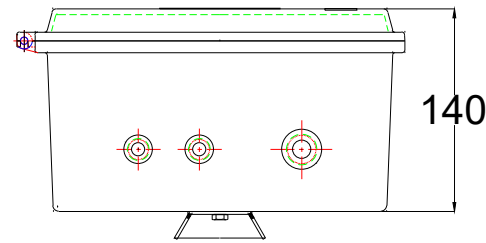

6

5

4

3

2

1

Size of Box:(360 x 252 x140)

VIEW OF OPEN
ASSEMBLED BOX
AND DOOR

B

B

A

A

<table border="1"> <tr> <td>DRAWN BY</td> <td>DRAWING DATE (DD/MM/YY)</td> <td>EFFECTIVE DATE: (DD/MM/YY)</td> <td colspan="2">PRODUCT NAME: Meter Box Electrical Pole Mounted Interface Box Prewired</td> <td>PRODUCT NUMBER: 221339</td> <td>ACC NUMBER: M642A</td> </tr> <tr> <td>EOD</td> <td>22/10/15</td> <td>22/10/15</td> <td colspan="2"></td> <td></td> <td></td> </tr> </table>	DRAWN BY	DRAWING DATE (DD/MM/YY)	EFFECTIVE DATE: (DD/MM/YY)	PRODUCT NAME: Meter Box Electrical Pole Mounted Interface Box Prewired		PRODUCT NUMBER: 221339	ACC NUMBER: M642A	EOD	22/10/15	22/10/15					<table border="1"> <tr> <td>TOLERANCE: +/- 0.5mm</td> <td>MATERIAL: SMC</td> <td>SCALE: NOT TO SCALE</td> <td>DRAWING TYPE: Sales</td> </tr> <tr> <td>UNITS: mm</td> <td>DRWG NO: NA</td> <td>TANK REVISION: NA</td> <td>REV. NO. 002</td> </tr> <tr> <td>JOB NUMBER: NA</td> <td>WEIGHT (KG): 5.7</td> <td>PROJECT NO: N/A</td> <td>ECO NO: N/A</td> </tr> </table>		TOLERANCE: +/- 0.5mm	MATERIAL: SMC	SCALE: NOT TO SCALE	DRAWING TYPE: Sales	UNITS: mm	DRWG NO: NA	TANK REVISION: NA	REV. NO. 002	JOB NUMBER: NA	WEIGHT (KG): 5.7	PROJECT NO: N/A	ECO NO: N/A	<table border="1"> <tr> <td></td> <td></td> <td></td> <td></td> </tr> <tr> <td></td> <td></td> <td></td> <td></td> </tr> <tr> <td></td> <td></td> <td></td> <td></td> </tr> </table>														
DRAWN BY	DRAWING DATE (DD/MM/YY)	EFFECTIVE DATE: (DD/MM/YY)	PRODUCT NAME: Meter Box Electrical Pole Mounted Interface Box Prewired		PRODUCT NUMBER: 221339	ACC NUMBER: M642A																																					
EOD	22/10/15	22/10/15																																									
TOLERANCE: +/- 0.5mm	MATERIAL: SMC	SCALE: NOT TO SCALE	DRAWING TYPE: Sales																																								
UNITS: mm	DRWG NO: NA	TANK REVISION: NA	REV. NO. 002																																								
JOB NUMBER: NA	WEIGHT (KG): 5.7	PROJECT NO: N/A	ECO NO: N/A																																								