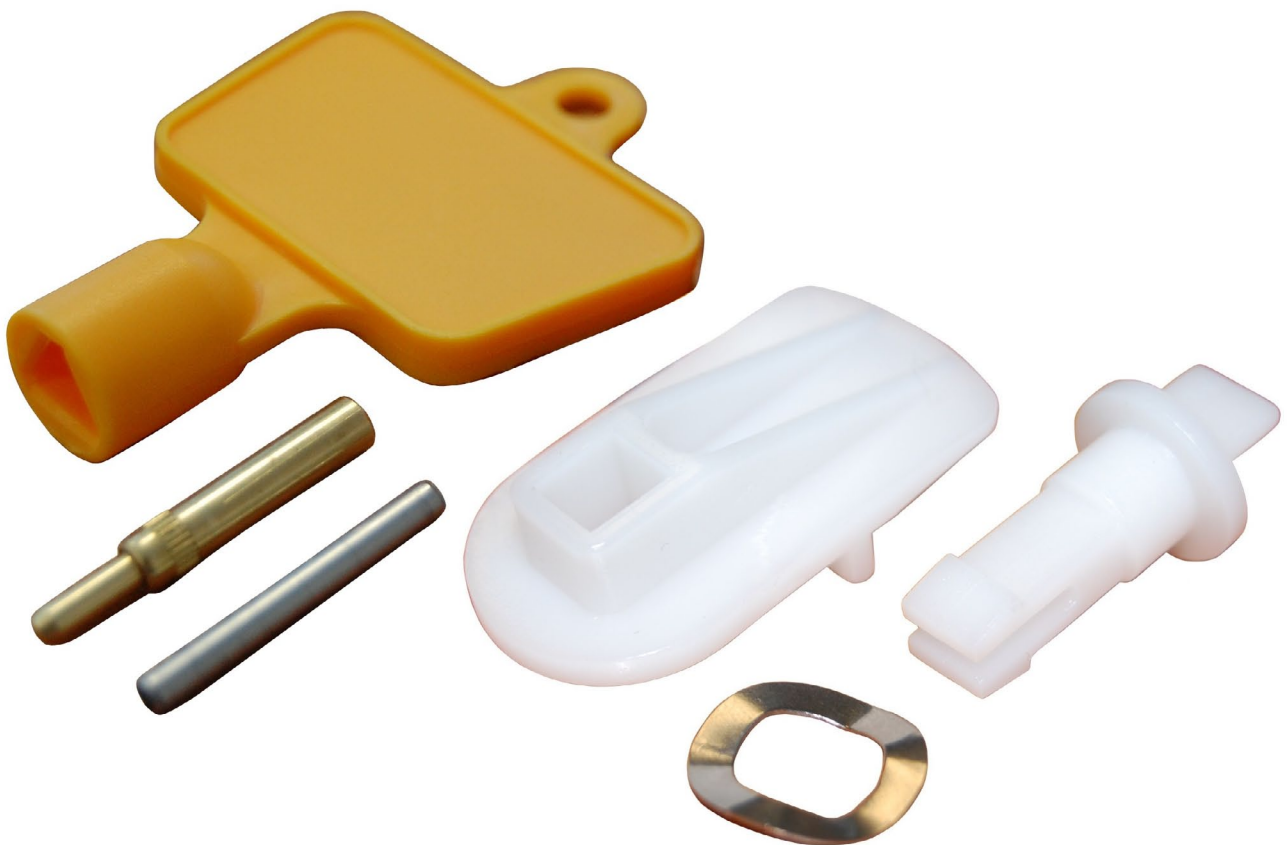

TRICEL
CONSTRUCTION

Meter box repair kit

STOCK CODE: EK0007

Comprising electric meter box key, Gas meter box key, set of Pin hinges and a Meter box latch.

In accordance with Tricel's normal policy of product development these specifications are subject to change without notice.